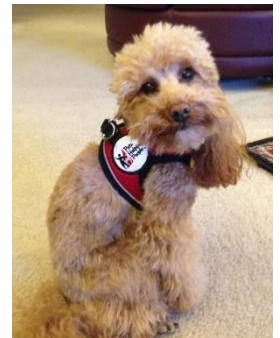

Patches w/PHP Logo

- Embroidered with PHP logo
- Perfect to attach to a bag, dog harness, arm band or jacket

Color: White with Pets' Logo

Sizes: Small (2 inch diameter)
Large (3 inch diameter)

$5.00 ea.

Mitzvah Corlyn models this for us.